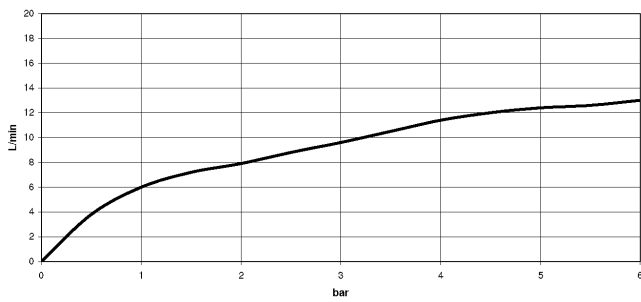

33 875 760

- 225mm projection
- pivotable spout 130°
- laminar and spray flow
- height of mixer 254 mm
- height up to aerator 179 mm
- hole diameter 35 mm
- 2 x pressure hose with 3/8" cap nut
- 1600mm metal shower hose
- max. flow 5.7 l/min at 3 bar flow pressure
- lead-free
- This product can help a building meet the requirements of Green Building Rating Systems, e.g. LEED®, BREEAM®, DGNB

Recommended miscellaneous

AIR SWITCH Control button - Chrome 10 713 970-00

Recommended miscellaneous

Dispenser without rosette - Chrome 82 424 970-00

33 875 760

Flow rate chart

Codes & Standards

ADA